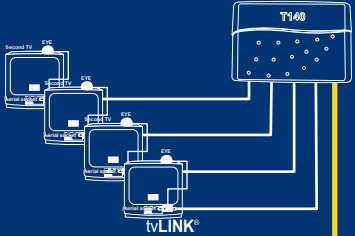

Terrestrial aerial to be connected to one set-top box only.

TV OUT