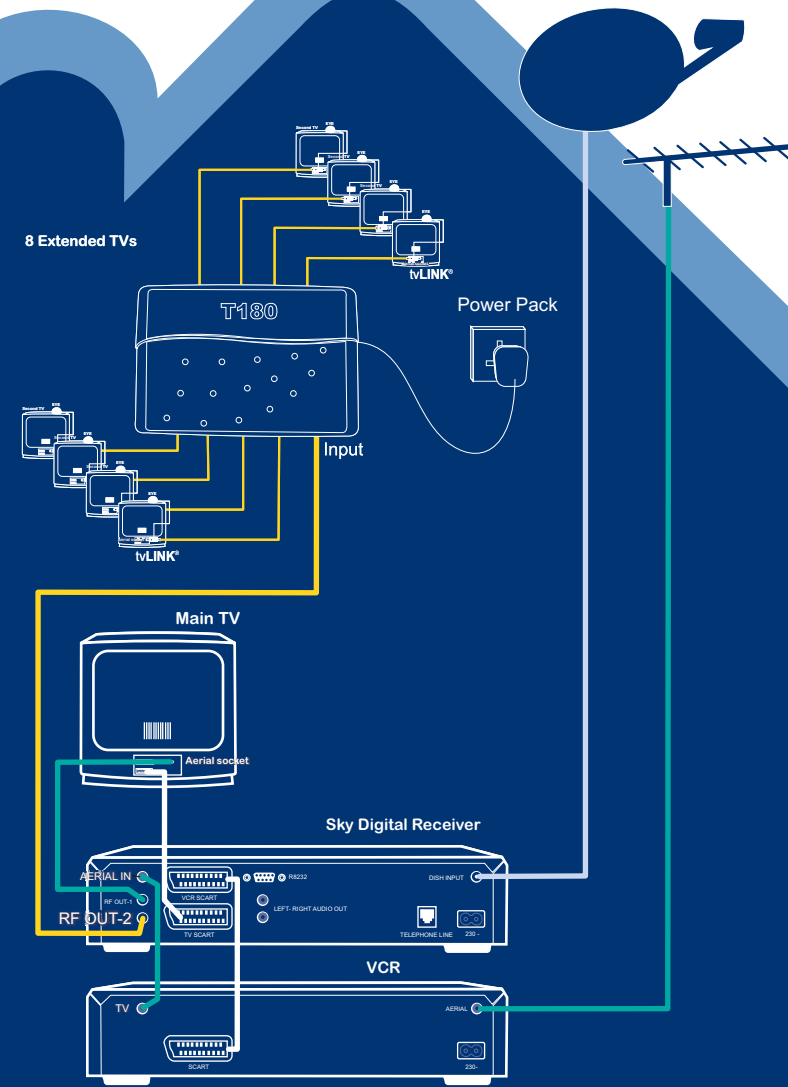

tvLINK®

Typical
T120
Install

© Copyright of Global Communications (UK) Ltd 2007

tvLINK®

Typical
T140
Install

© Copyright of Global Communications (UK) Ltd 2007

tvLINK®

Typical
T180
Install