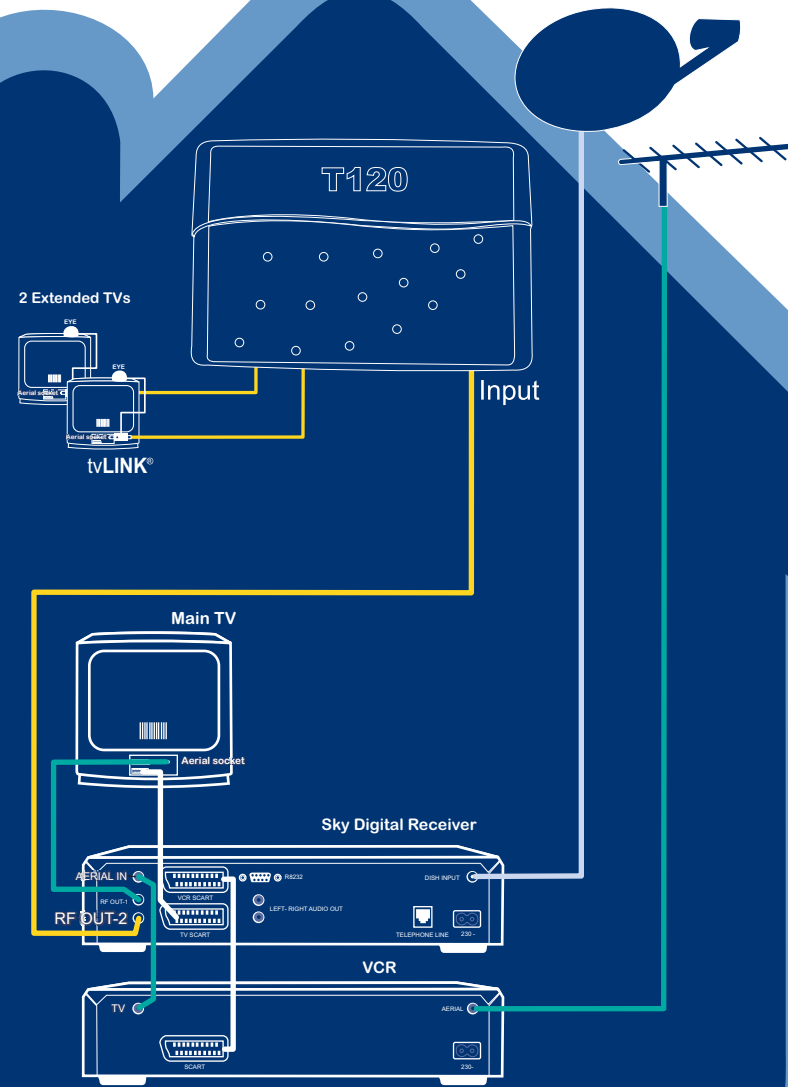

tvLINK®

Typical
T120
Install

© Copyright of Global Communications (UK) Ltd 2007

tvLINK®

Typical
T140
Install

© Copyright of Global Communications (UK) Ltd 2007

tvLINK®

Typical
T180
Install