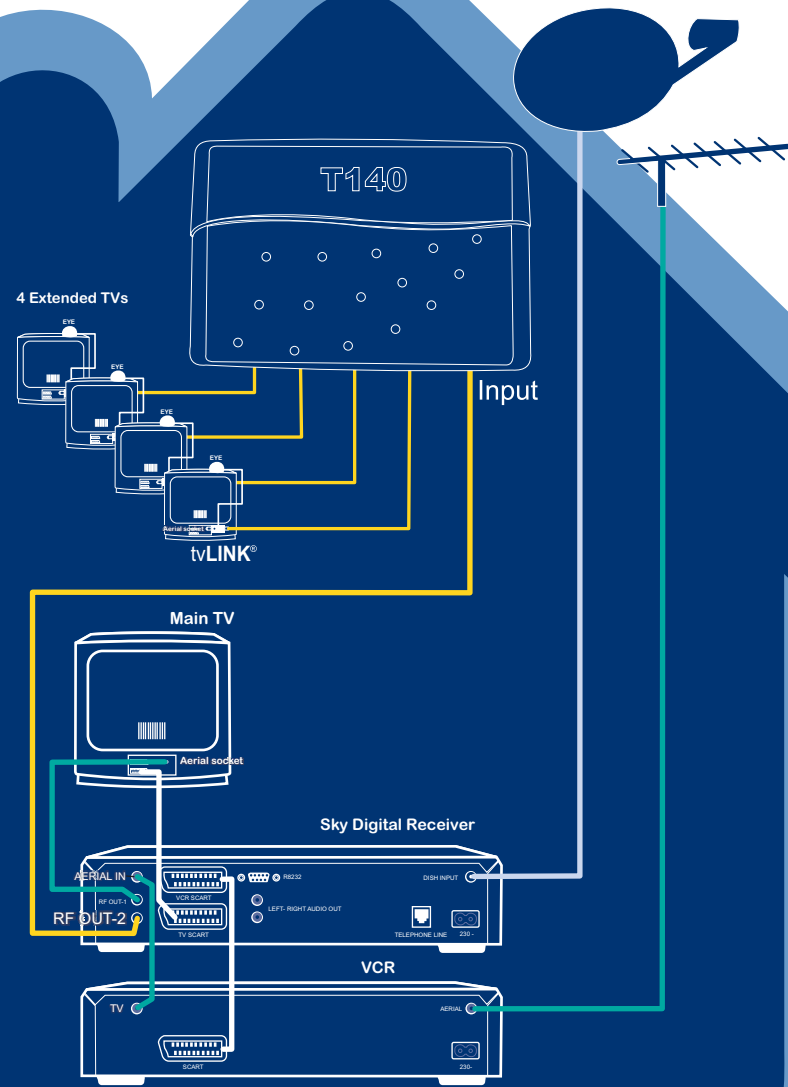

tvLINK®

Typical
T120
Install

© Copyright of Global Communications (UK) Ltd 2007

tvLINK®

Typical
T140
Install

© Copyright of Global Communications (UK) Ltd 2007

tvLINK®

Typical
T180
Install